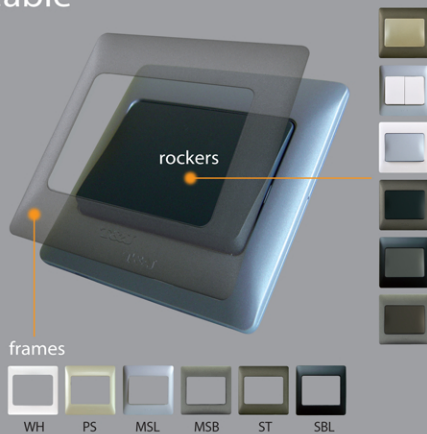

interchangeable frames

Unlike the old days where light switches we fix to the walls are permanent; Radiance frees you from this predicament. With its interchangeable frames, you may change it anytime you like, depending on your mood for the day. Just little touches that brighten up your life and makes a big difference in your well-being.

features

- 5mm ● Top quality polycarbonate design with ultra-slim profiles (5mm depth).
- Wide variety of lacquered colours with gloss or matt finishes.
- Easily replaceable switch plates to renew your modern decor anytime.
- Inner accent frame to enhance your décor by adding a touch of colour or "glow in the dark" switch locators.
- Colour coded wiring connections for quick and safe installations.
- Extra large wiring terminals for easy connections.
- Specially designed terminal can prevent screws from falling out.

T&J

T&J

Personal
individualistic
artistic

radiance